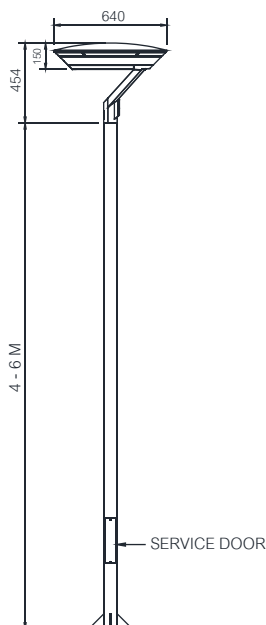

SPECIFICATION

Parameter	CitySpirit Street
Type	BDS480
Light Source	Mid Power LED
Power Consumption	37W 71W
Input Voltage	220-240V AC, 50/60 Hz
System lumen output	4200lm 8400lm
CRI	> 70
Connection	Complete with 6m flying cable
Control Interface	PSU: On/Off PSD: DALI-dimming CityTouch ready: Available upon request
Materials and finishing	Die-cast aluminum housing, tempered glass BDS480 Die-cast aluminum housing, tempered glass
Housing body colour	Ultra Dark Grey (RAL7022)
Lifetime	50K hours (70% lumen maintenance @ Ta = 35°C)
Mounting Pole Dimensions	Ø60mm
Weight	13.7Kg net weight
Classifications	Class I
IP / IK Grade	IP65; IK 09
Operating Temperature	- 40°C to + 50°C
Certifications	CB, CQC

TYPE	POWER	CCT	PRICE
BDS480 LED42/NW PSD 220-240V DW2 MP1 GM	37W	4000K	30,900
BDS480 LED42/NW PSU 220-240V DW2 MP1 GM	37W	4000K	28,200
BDS480 LED42/WW PSD 220-240V DW2 MP1 GM	37W	3000K	30,900
BDS480 LED42/WW PSU 220-240V DW2 MP1 GM	37W	3000K	28,200
BDS480 LED84/NW PSD 220-240V DW2 MP1 GM	71W	4000K	32,800
BDS480 LED84/NW PSU 220-240V DW2 MP1 GM	71W	4000K	29,900
BDS480 LED84/WW PSD 220-240V DW2 MP1 GM	71W	3000K	32,800
BDS480 LED84/WW PSU 220-240V DW2 MP1 GM	71W	3000K	29,900