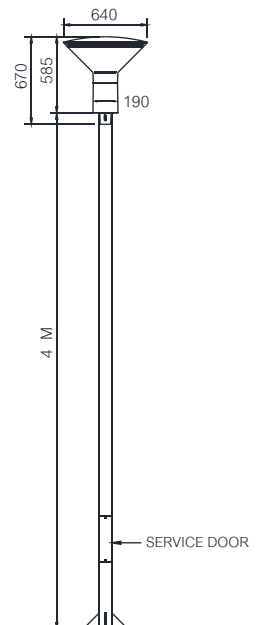

* (ราคาไม่รวมเสาไฟและฐานราก)

094

www.winnerlight.co.th