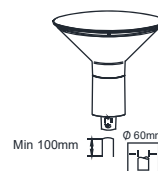

094

www.winnerlight.co.th