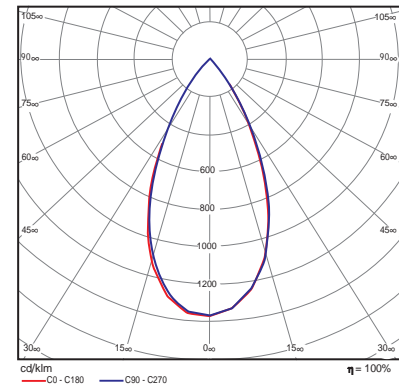

WDL4018-21-5000K

45°