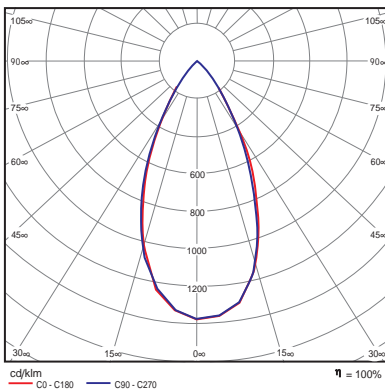

MODEL	WDL 4018		
POWER CONSUMPTION	8W	11W	21W
SOURCE	LED-COB		
LAMP COLOR	DAYLIGHT (5000K) 1030LM	DAYLIGHT (5000K) 1290LM	DAYLIGHT (5000K) 2360LM
	COOL WHITE (4000K) 980LM	COOL WHITE (4000K) 1230LM	COOL WHITE (4000K) 2300LM
	WARM WHITE (3000K) 900LM	WARM WHITE (3000K) 1100LM	WARM WHITE (3000K) 2260LM
BEAM ANGLE	24°, 45°		
LIFETIME	50,000 Hrs		

45°

WDL4018-11-4000K

45°

WDL4018-11-5000K

45°

WDL4018-21-3000K

45°

WDL4018-21-4000K