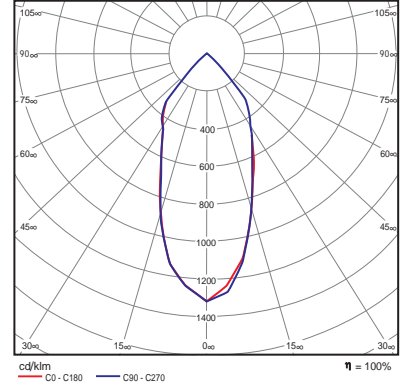

WDL5-170-8-5000K

44°