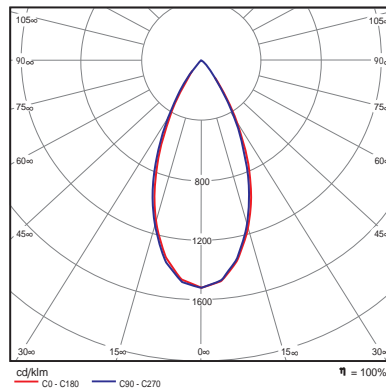

WDL4018-11-4000K

45°