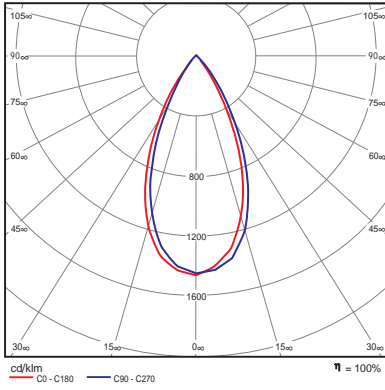

RECESSED DOWNLIGHT COB

WDL4018-8-3000K

45°