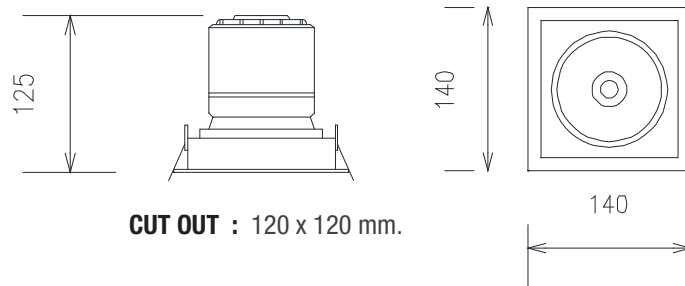

MODEL	WDL 4018		
POWER CONSUMPTION	8W	11W	21W
SOURCE	LED-COB		
LAMP COLOR	DAYLIGHT (5000K) 1030LM	DAYLIGHT (5000K) 1290LM	DAYLIGHT (5000K) 2360LM
	COOL WHITE (4000K) 980LM	COOL WHITE (4000K) 1230LM	COOL WHITE (4000K) 2300LM
	WARM WHITE (3000K) 900LM	WARM WHITE (3000K) 1100LM	WARM WHITE (3000K) 2260LM
BEAM ANGLE	24°, 45°		
LIFETIME	50,000 Hrs		