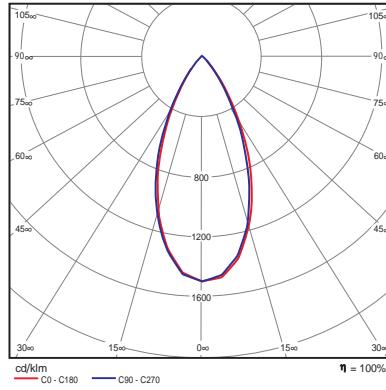

MODEL	WDL 4018		
POWER CONSUMPTION	8W	11W	21W
SOURCE	LED-COB		
LAMP COLOR	DAYLIGHT (5000K) 1030LM	DAYLIGHT (5000K) 1290LM	DAYLIGHT (5000K) 2360LM
	COOL WHITE (4000K) 980LM	COOL WHITE (4000K) 1230LM	COOL WHITE (4000K) 2300LM
	WARM WHITE (3000K) 900LM	WARM WHITE (3000K) 1100LM	WARM WHITE (3000K) 2260LM
BEAM ANGLE	24°, 45°		
LIFETIME	50,000 Hrs		

RECESSED DOWNLIGHT COB

WDL4018-8-3000K

45°

WDL4018-8-4000K

45°

WDL4018-8-5000K

45°

WDL4018-11-3000K