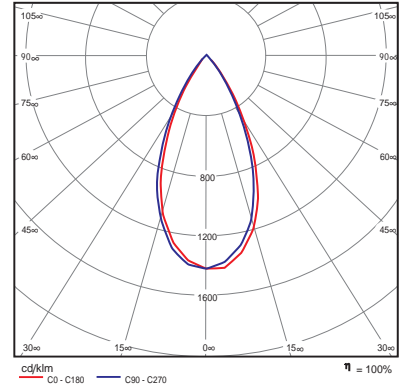

WDL4018-8-5000K

45°