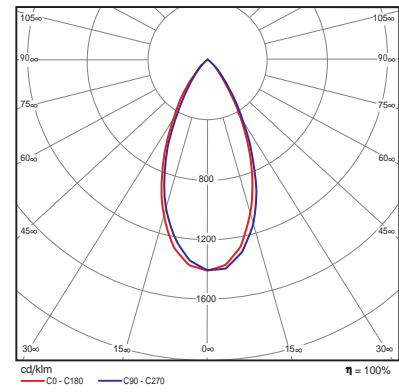

MODEL	WDL 4018		
POWER CONSUMPTION	8W	11W	21W
SOURCE	LED-COB		
LAMP COLOR	DAYLIGHT (5000K) 1030LM	DAYLIGHT (5000K) 1290LM	DAYLIGHT (5000K) 2360LM
	COOL WHITE (4000K) 980LM	COOL WHITE (4000K) 1230LM	COOL WHITE (4000K) 2300LM
	WARM WHITE (3000K) 900LM	WARM WHITE (3000K) 1100LM	WARM WHITE (3000K) 2260LM
BEAM ANGLE	24°, 45°		
LIFETIME	50,000 Hrs		

45°

WDL4018-11-4000K

45°

WDL4018-11-5000K

45°

WDL4018-21-3000K

45°

WDL4018-21-4000K

MODEL	WDL5 170		
POWER CONSUMPTION	8W	11W	21W
SOURCE	LED-COB		
LAMP COLOR	DAYLIGHT (5000K) 940LM	DAYLIGHT (5000K) 1140LM	DAYLIGHT (5000K) 2220LM
	COOL WHITE (4000K) 945LM	COOL WHITE (4000K) 1150LM	COOL WHITE (4000K) 2150LM
	WARM WHITE (3000K) 810LM	WARM WHITE (3000K) 1050LM	WARM WHITE (3000K) 1890LM
BEAM ANGLE	44°		
LIFETIME	50,000 Hrs		