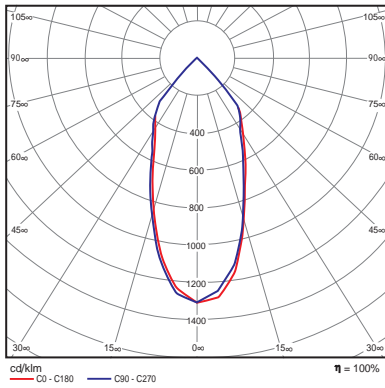

WDL5-170-11-3000K

44°