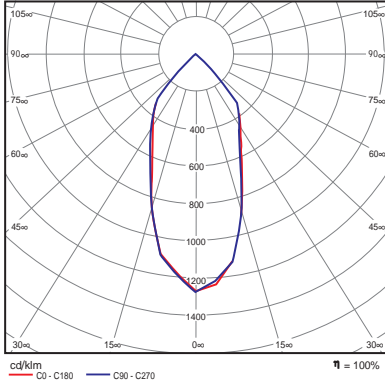

SURFACE DOWNLIGHT COB

WDL5-170-8-3000K

44°