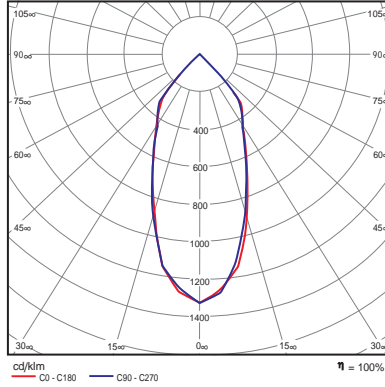

WDL5-170-8-4000K

44°