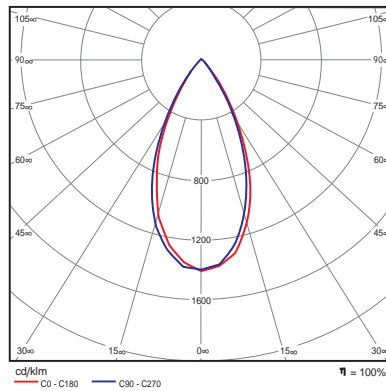

WDL4018-21-4000K

45°