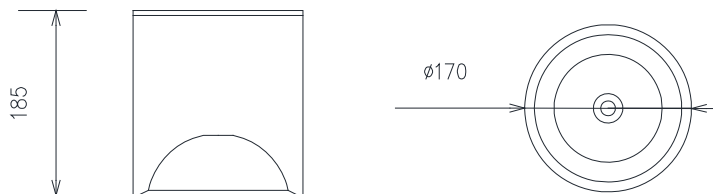

- **HOUSING** : FORMED CYLINDIRCAL PAINTED STEEL BODY
- **FINISHING** : POWDER COATED IN WHITE OR BLACK
- **REFLECTOR** : ANODIZED ALUMINIUM
- **DRIVER** : SEPARATE DRIVER 220VAC 50Hz

MODEL	WDL5 170		
POWER CONSUMPTION	8W	11W	21W
SOURCE	LED-COB		
LAMP COLOR	DAYLIGHT (5000K) 940LM	DAYLIGHT (5000K) 1140LM	DAYLIGHT (5000K) 2220LM
	COOL WHITE (4000K) 945LM	COOL WHITE (4000K) 1150LM	COOL WHITE (4000K) 2150LM
	WARM WHITE (3000K) 810LM	WARM WHITE (3000K) 1050LM	WARM WHITE (3000K) 1890LM
BEAM ANGLE	44°		
LIFETIME	50,000 Hrs