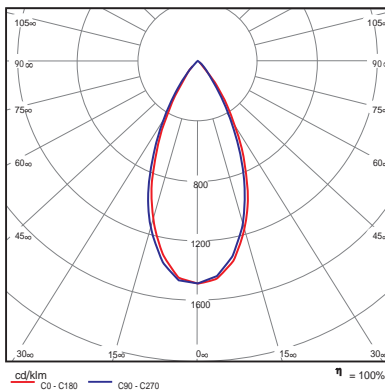

WDL4018-11-3000K

45°