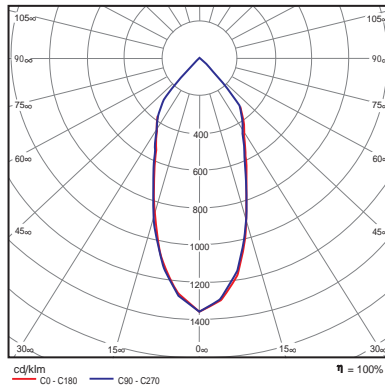

WDL5-170-11-4000K

44°